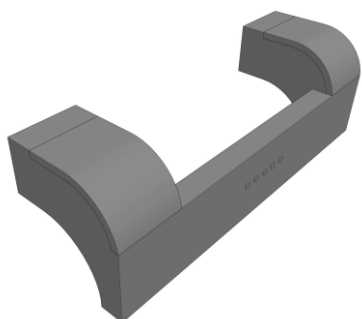

Insert for pavement 8mm
(face arrestment)

19.

Nr.31.093

Cap of radius handle without lock
(cover of fix screw)

20.

Nr.31.097

Cap of radius handle with lock
(cover of fix screw)

21.