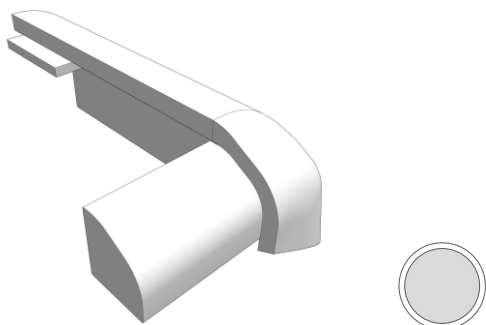

17.

Nr.31.024

Plastic cap for end of rail - RIGHT
(silver)

18.