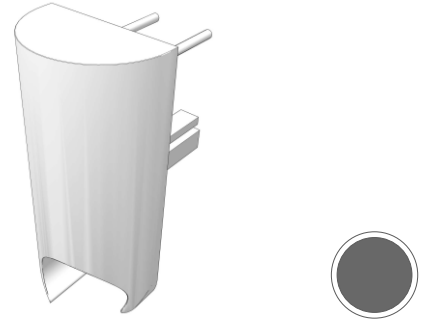

8.

Nr.11.448

Connection for rail
(use for others tracks except 4th-track AZURE)

9.

Nr.21.026

Blank on lateral door - LEFT
(anthracite)

10.

Nr.21.027