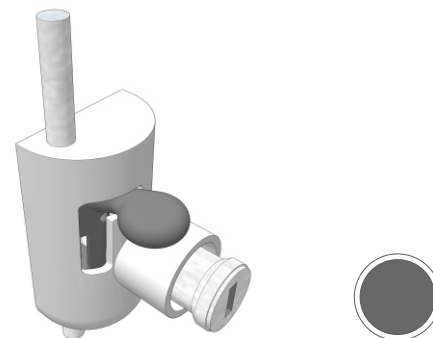

Nr.92.046

Arrestment Azure with lock - LEFT
(anthracite)

47.