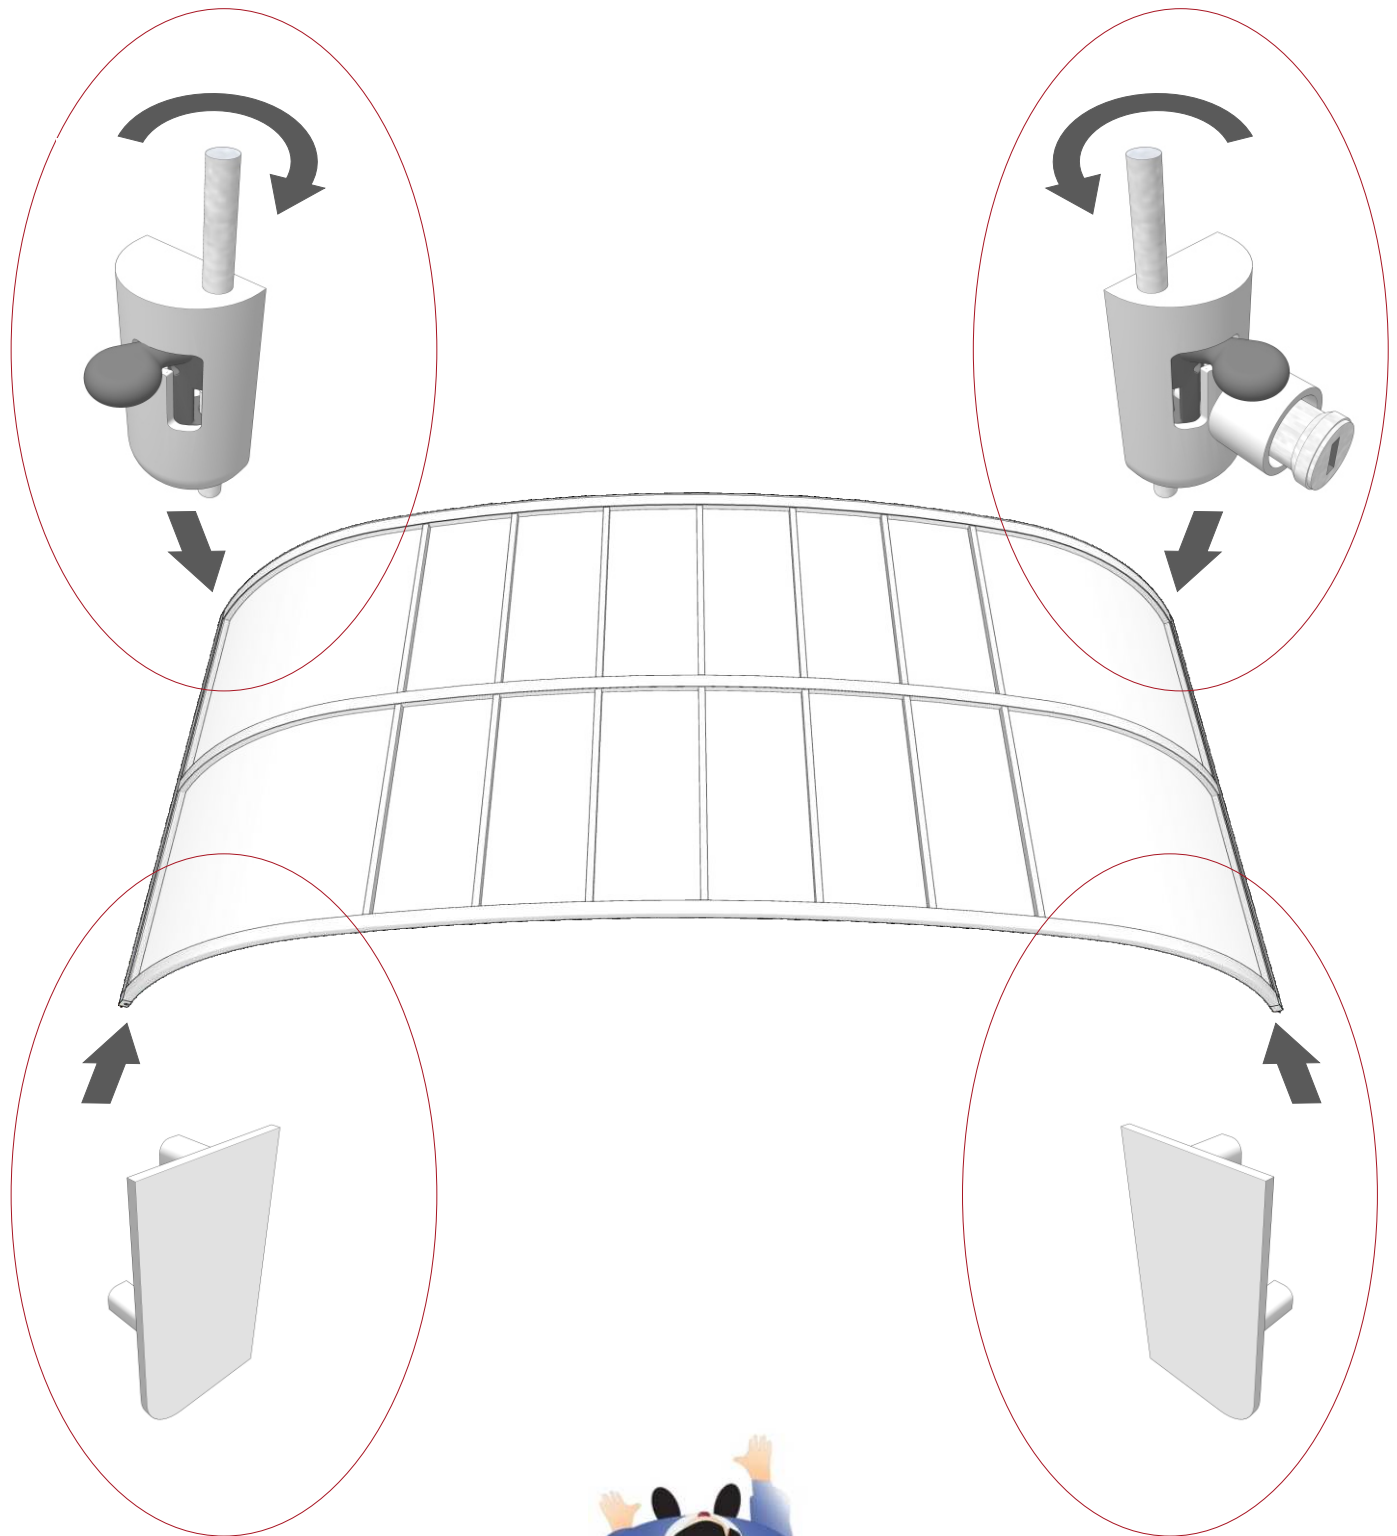

99.SPW.0001.EN
revision: 01.02. 2025

DETERMINING SIDES FOR ENCLOSURE

THE LEFT AND RIGHT SIDE OF ENCLOSURE DETERMINE AT CORRECTLY ACCORDING TO VIEW ON LARGE FACE

STEP - 2

LEFT SIDE OF ENCLOSURE

THIS SIDE - NO LOCKS

STEP - 3

RIGHT SIDE OF ENCLOSURE

THIS SIDE - LOCKS

STEP - 1

ALWAYS LOOK AT THE LARGE FACE

OVERVIEW OF SPARE PARTS FOR SEGMENT

THIS SIDE - NO LOCKS

THIS SIDE - LOCKS

**LEFT SIDE
OF ENCLOSURE**

**RIGHT SIDE
OF ENCLOSURE**

LOOK AT THE EACH SEGMENT AWAY FROM THE LARGE FACE

OVERVIEW OF SPARE PARTS FOR LATERAL DOOR

**UPPER MONORAIL
OF LATERAL DOOR**

**BOTTOM MONORAIL
OF LATERAL DOOR**