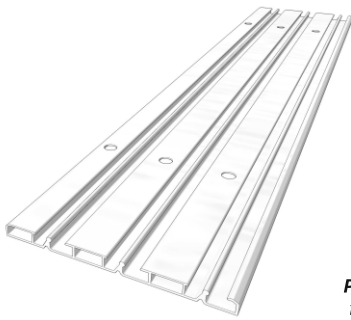

**LEFT SIDE
OF ENCLOSURE**

**RIGHT SIDE
OF ENCLOSURE**

LOOK AT THE EACH SEGMENT AWAY FROM THE LARGE FACE

OVERVIEW OF SPARE PARTS FOR LATERAL DOOR

**UPPER MONORAIL
OF LATERAL DOOR**

**BOTTOM MONORAIL
OF LATERAL DOOR**

1.

Part no. 11.448
for connecting
of this extra rail

Nr.01.076

Extra rail compose
(5th-track AZURE - elox)

2.

Part no. 11.091
for connecting
of this extra rail

Nr.01.087

Extra rail monolithic
(4th-track AZURE - elox)

3.

Part no. 11.448
for connecting
of this extra rail

Nr.01.088

Extra rail monolithic
(3th-track AZURE - elox)

4.

Nr.11.091

Connection for rail
(use for 4th-track AZURE only)

5.