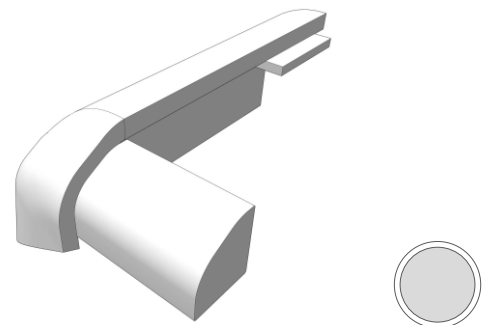

Nr.31.021

Plastic cap for end of rail - LEFT
(silver)