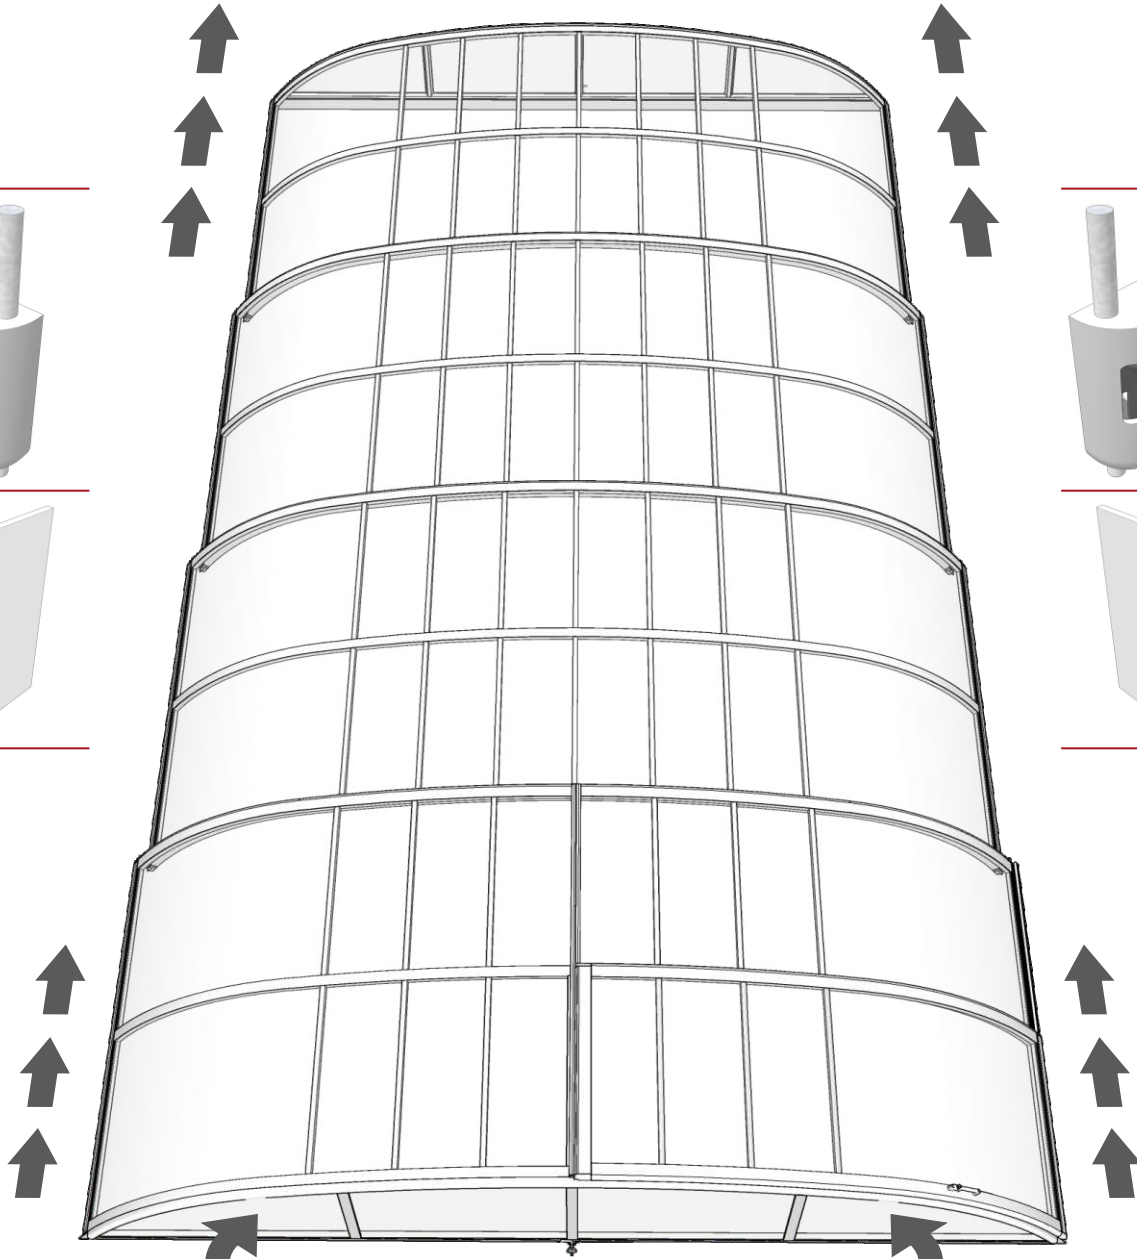

99.SPW.0001.EN
revision: 01.02. 2025

DETERMINING SIDES FOR ENCLOSURE

THE LEFT AND RIGHT SIDE OF ENCLOSURE DETERMINE AT CORRECTLY ACCORDING TO VIEW ON LARGE FACE

STEP - 2

LEFT SIDE OF ENCLOSURE

THIS SIDE - NO LOCKS

STEP - 3

RIGHT SIDE OF ENCLOSURE

THIS SIDE - LOCKS

STEP - 1

ALWAYS LOOK AT THE LARGE FACE

OVERVIEW OF SPARE PARTS FOR SEGMENT

THIS SIDE - NO LOCKS

THIS SIDE - LOCKS

**LEFT SIDE
OF ENCLOSURE**

**RIGHT SIDE
OF ENCLOSURE**

LOOK AT THE EACH SEGMENT AWAY FROM THE LARGE FACE

OVERVIEW OF SPARE PARTS FOR LATERAL DOOR

**UPPER MONORAIL
OF LATERAL DOOR**

**BOTTOM MONORAIL
OF LATERAL DOOR**