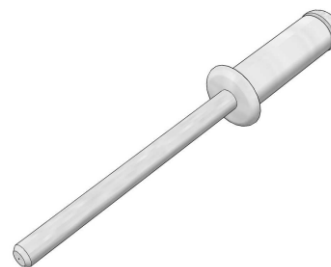

Nr.51.829

Rivet 4x16 inox
(face arrestment)