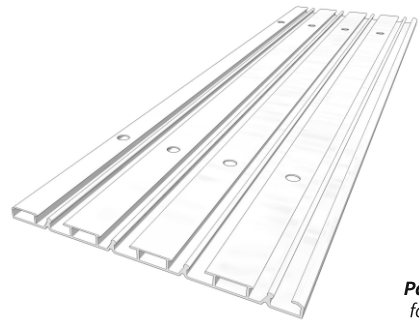

**LEFT SIDE
OF ENCLOSURE**

**RIGHT SIDE
OF ENCLOSURE**

LOOK AT THE EACH SEGMENT AWAY FROM THE LARGE FACE

OVERVIEW OF SPARE PARTS FOR LATERAL DOOR

**UPPER MONORAIL
OF LATERAL DOOR**

**BOTTOM MONORAIL
OF LATERAL DOOR**

1.

Part no. 11.448
for connecting
of this extra rail

Nr.01.076

Extra rail compose
(5th-track AZURE - elox)

2.

Part no. 11.091
for connecting
of this extra rail

Nr.01.087

Extra rail monolithic
(4th-track AZURE - elox)