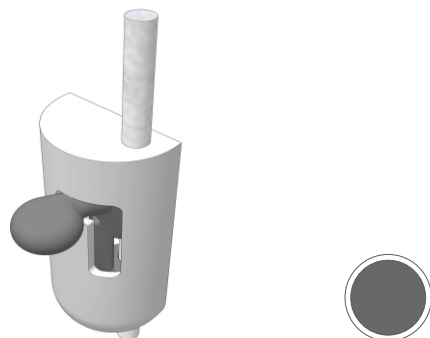

Nr.92.047

Arrestment Azure without lock - RIGHT
(anthracite)