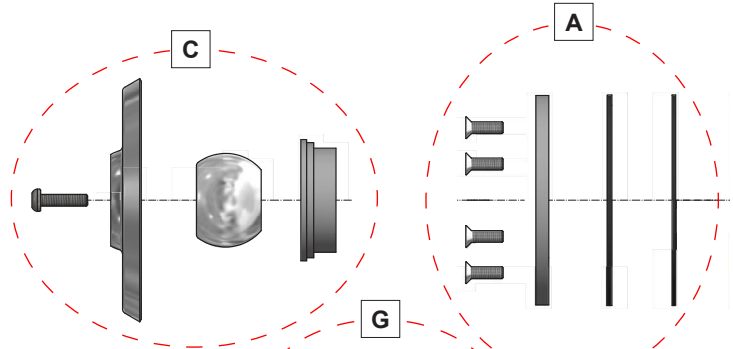

Small Inlets / Outlets

Inlet Classic

125810
125812 - 250A
125815 - 350CA