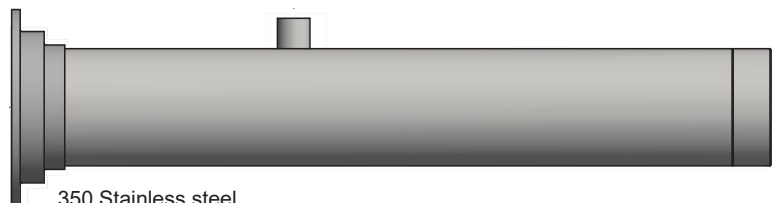

### The spare parts fits these housings:

Bronze  
(obsolete)

40 Stainless steel

250 Stainless steel

350 Stainless steel

# Small Inlets / Outlets