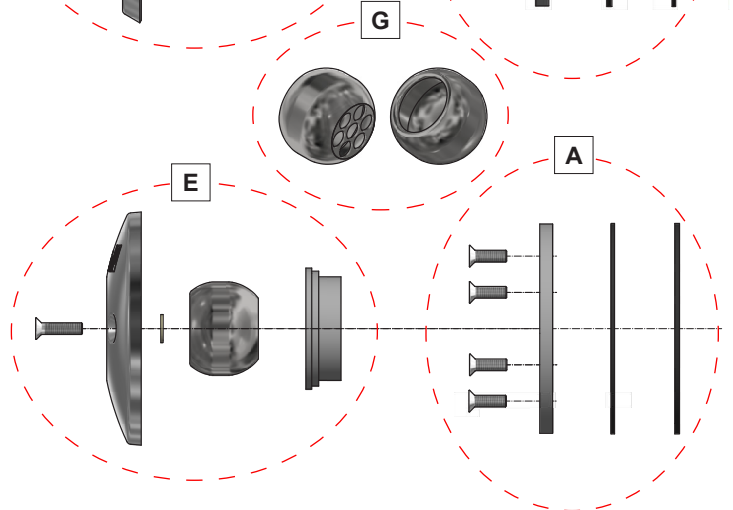

Inlet Marine

124810
124812 - 250A
124815 - 350CA