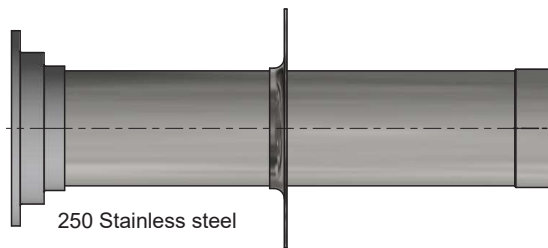

## Vaccum hose connection Classic

125831  
125826 - 350CA

### The spare parts fits these housings:

Bronze  
(obsolete)

40 Stainless steel

250 Stainless steel

350 Stainless steel